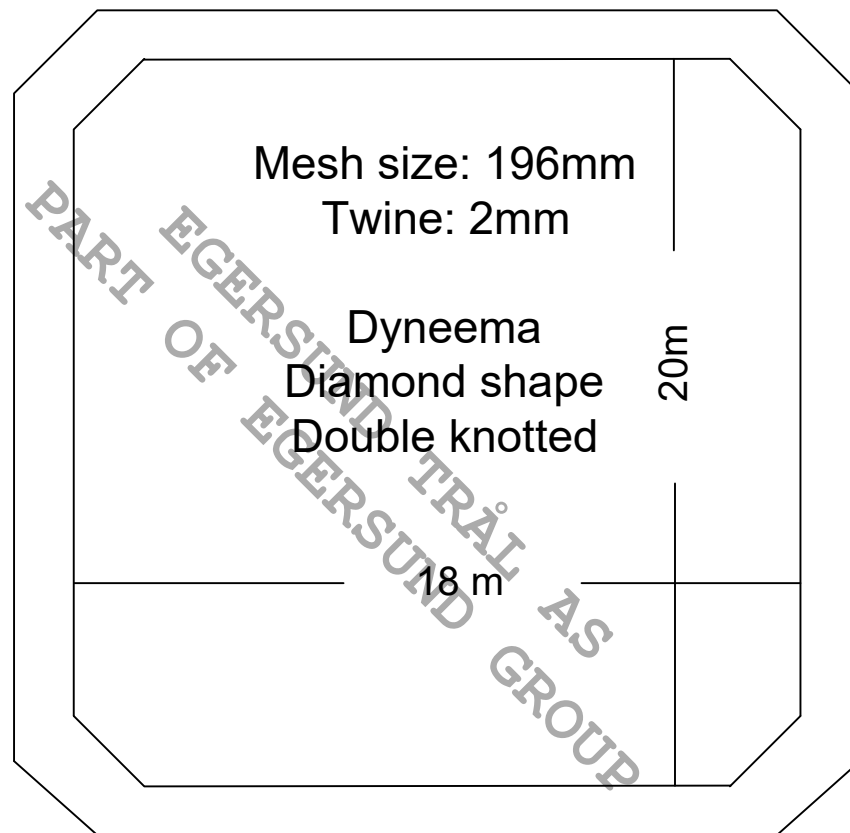

Marine mammal exclusion device for Krill trawl 18m x 20m

Date: 26.04.22	Design by: W.H.V.		Egersund Trål <small>PART OF EGERSTUND GROUP</small>	Trawl: Krill
Approved:	Length:			Ship: "Rimfrost"
Egersund Trål A/S Tel: 0047 51 46 29 00		Email: post@egersund-traal.no		www.egersundgroup.no

Seal net for Krill trawl 18m x 20 m

For closing the trawl opening for seal and penguin.

Date: 25.04.22	Design by: W.H.V.	 Egersund Trål <small>PART OF EGERSTAD GROUP</small>	Trawl: Krill
Approved:	Length:		Ship: "Rimfrost"
Egersund Trål A/S Tel: 0047 51 46 29 00		Email: post@egersund-traal.no	www.egersundgroup.no