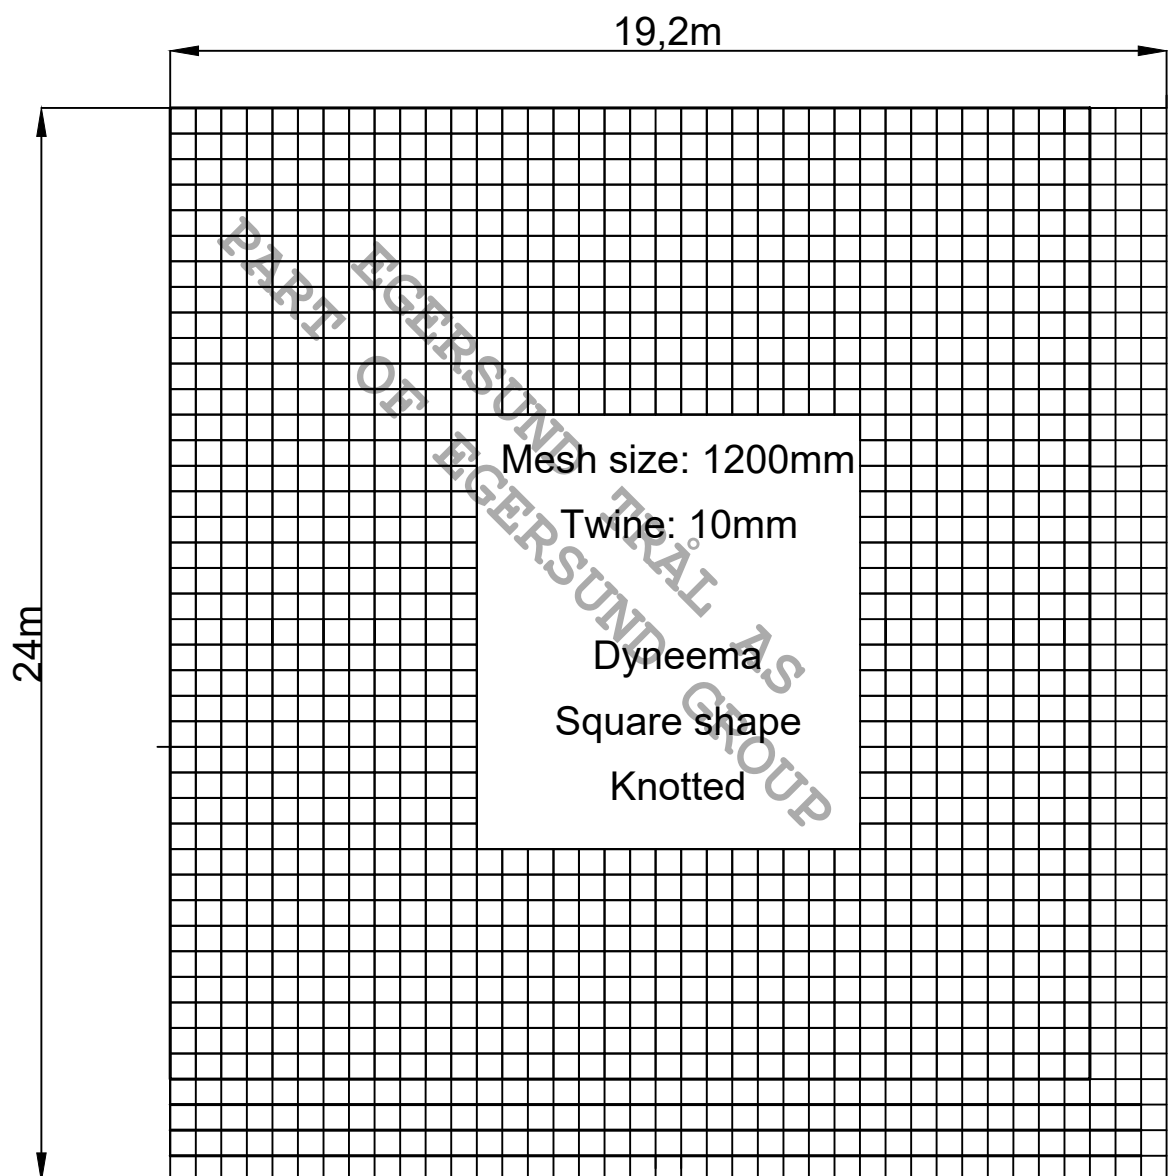

Marine mammal exclusion device for Krill trawl 18m x 20m

Date: 26.04.22	Design by: W.H.V.		Egersund Trål <small>PART OF EGERSTUND GROUP</small>	Trawl: Krill
Approved:	Length:			Ship: "Rimfrost"
Egersund Trål A/S Tel: 0047 51 46 29 00		Email: post@egersund-traal.no		www.egersundgroup.no

Seal net for Krill trawl 18m x 20 m

For closing the trawl opening for seal and penguin.

Date: 25.04.22	Design by: W.H.V.	 Egersund Trål <small>PART OF EGERSTAD GROUP</small>	Trawl: Krill
Approved:	Length:		Ship: "Rimfrost"
Egersund Trål A/S Tel: 0047 51 46 29 00		Email: post@egersund-traal.no	www.egersundgroup.no