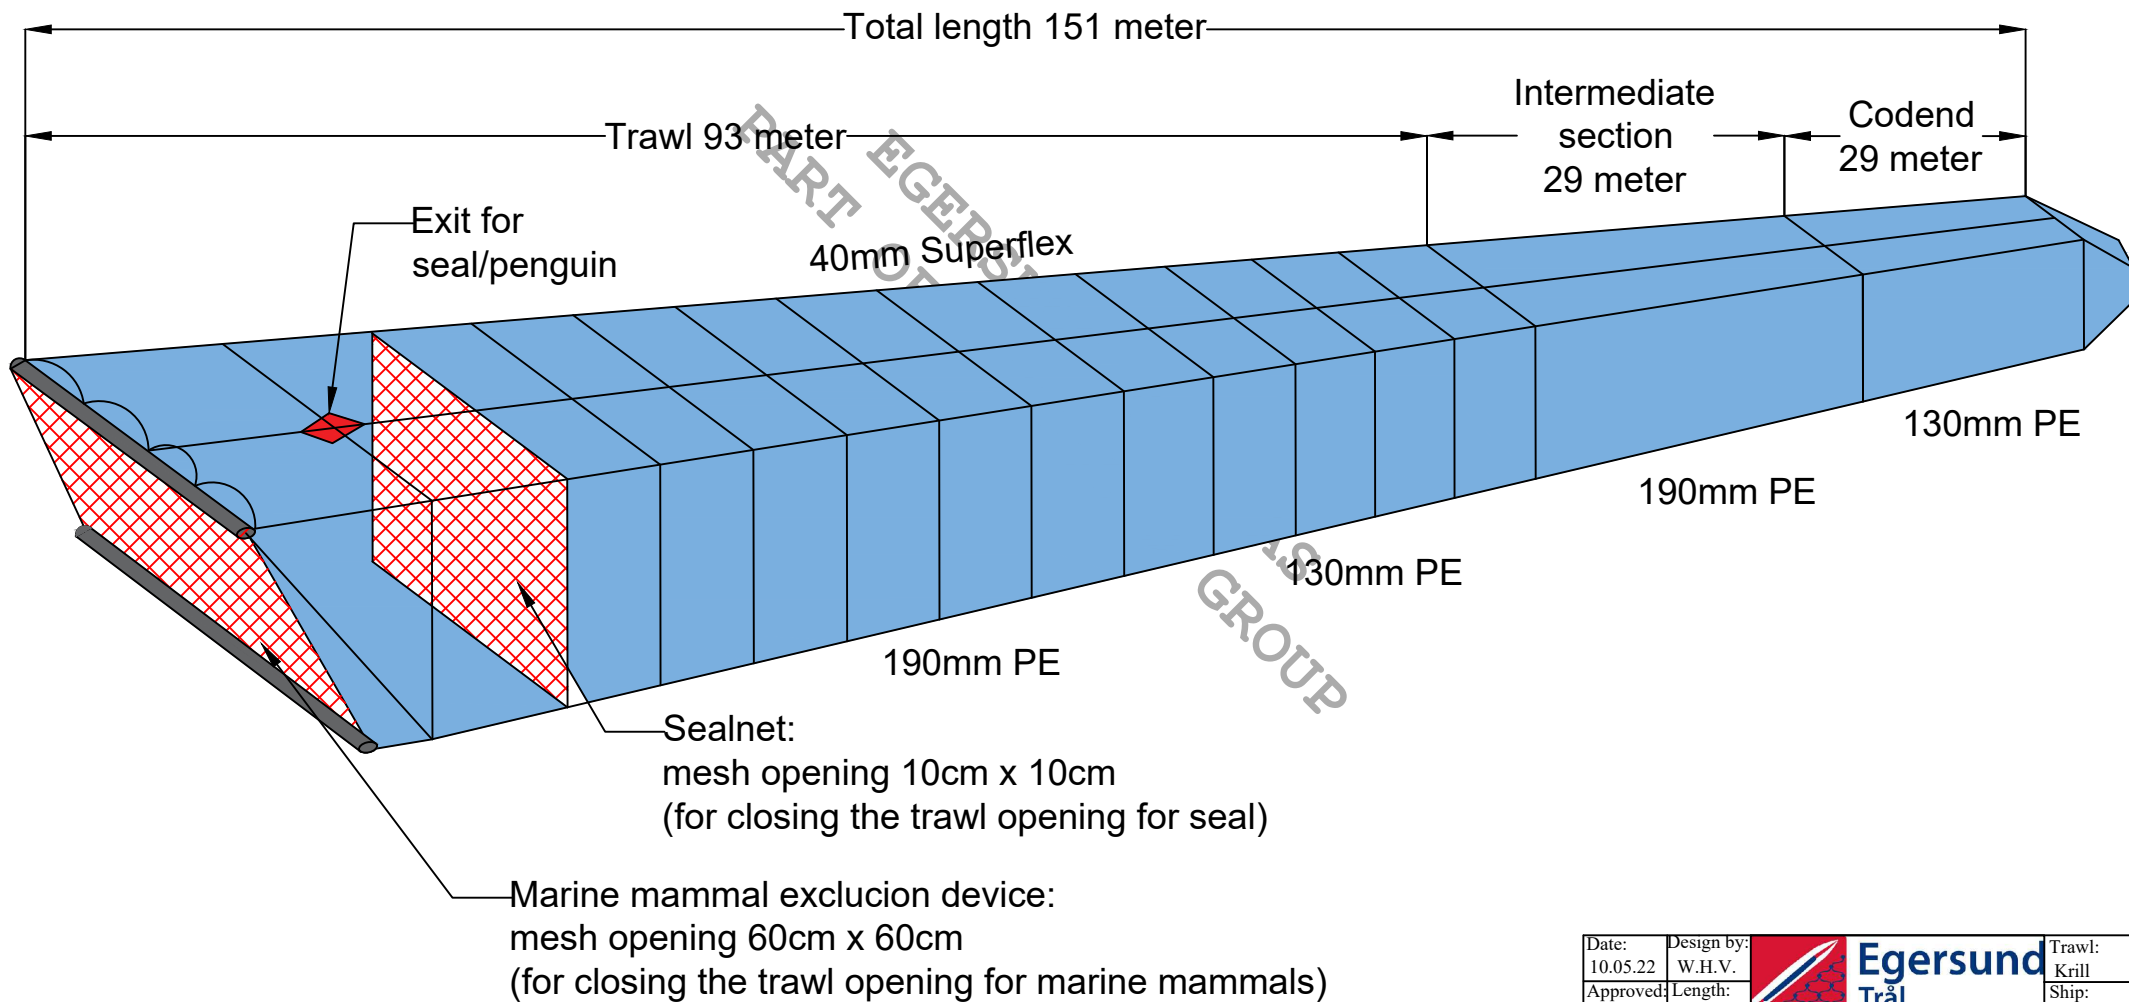

Krill beam trawl 18 x 20m

Overpanel

Krill beam trawl 18 x 20m

Masker (mm)	Tråd	Strekt lengde	Inner layer (streamers)	
16.0	no. 8 PA	10.00	624.5L	2200 Polyamid Diamond shape Knottless
16.0	no. 8 PA	10.00	624.5L	1900 Polyamid Diamond shape Knottless
16.0	no. 8 PA	10.00	624.5L	1600 Polyamid Diamond shape Knottless
16.0	no. 8 PA	10.00	624.5L	1300 Polyamid Diamond shape Knottless
16.0	no. 8 PA	10.00	624.5L	1150 Polyamid Diamond shape Knottless
16.0	no. 8 PA	10.00	624.5L	1000 Polyamid Diamond shape Knottless
16.0	no. 8 PA	9.00	562.0L	875 Polyamid Diamond shape Knottless
16.0	no. 8 PA	9.00	562.0L	750 Polyamid Diamond shape Knottless
16.0	no. 8 PA	9.00	562.0L	625 Polyamid Diamond shape Knottless
16.0	no. 8 PA	9.00	562.0L	500 Polyamid Diamond shape Knottless

Egersund krill beam trawl 18m beam

Date: 10.05.22	Design by: W.H.V.		Egersund Trål <small>PART OF EGERUND GROUP</small>	Trawl: Krill
Approved:	Length:			Ship: "Rimfrost"
Egersund Trål A/S Tel: 0047 51 46 29 00 Email: post@egersund-traal.no		www.egersundgroup.no		