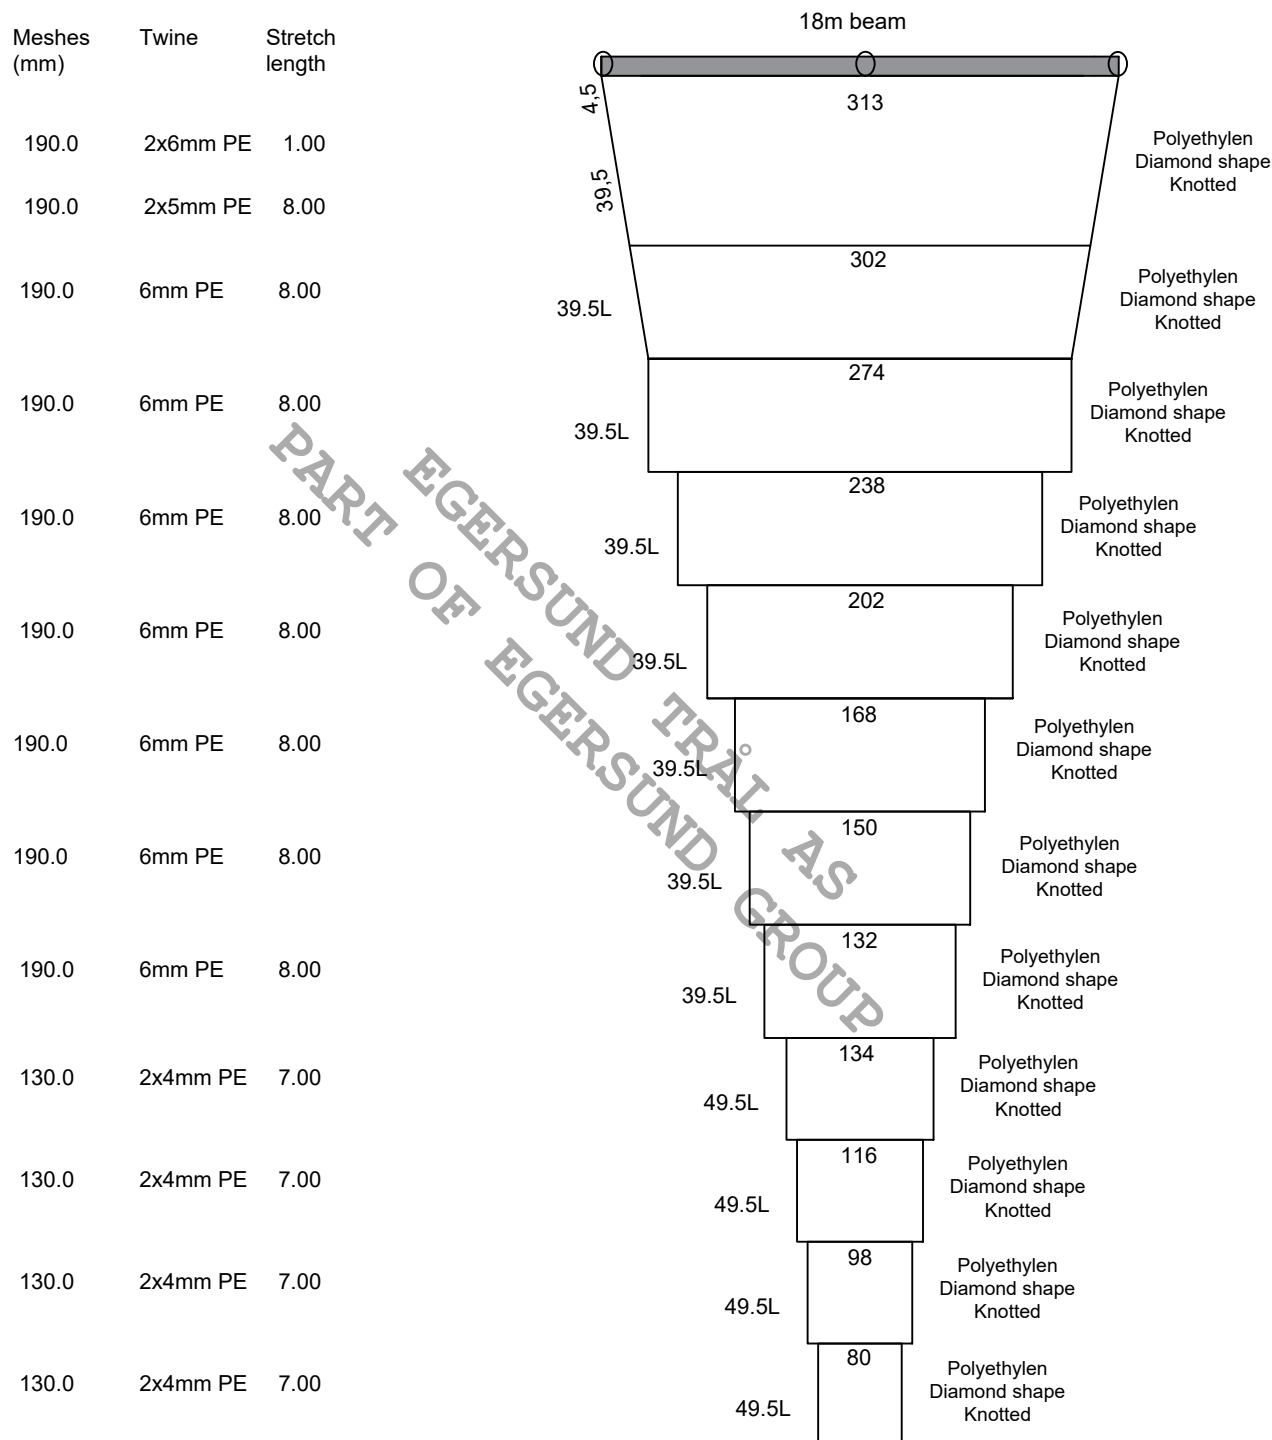

Krill beam trawl 18 x 20m

Overpanel

Krill beam trawl 18 x 20m

Masker (mm)	Tråd	Strekt lengde	Inner layer (streamers)	
16.0	no. 8 PA	10.00	624.5L	2200 Polyamid Diamond shape Knottless
16.0	no. 8 PA	10.00	624.5L	1900 Polyamid Diamond shape Knottless
16.0	no. 8 PA	10.00	624.5L	1600 Polyamid Diamond shape Knottless
16.0	no. 8 PA	10.00	624.5L	1300 Polyamid Diamond shape Knottless
16.0	no. 8 PA	10.00	624.5L	1150 Polyamid Diamond shape Knottless
16.0	no. 8 PA	10.00	624.5L	1000 Polyamid Diamond shape Knottless
16.0	no. 8 PA	9.00	562.0L	875 Polyamid Diamond shape Knottless
16.0	no. 8 PA	9.00	562.0L	750 Polyamid Diamond shape Knottless
16.0	no. 8 PA	9.00	562.0L	625 Polyamid Diamond shape Knottless
16.0	no. 8 PA	9.00	562.0L	500 Polyamid Diamond shape Knottless

Egersund krill beam trawl 18m beam

Date: 10.05.22	Design by: W.H.V.		Egersund Trål <small>PART OF EGERUND GROUP</small>	Trawl: Krill
Approved:	Length:			Ship: "Rimfrost"
Egersund Trål A/S Tel: 0047 51 46 29 00 Email: post@egersund-traal.no		www.egersundgroup.no		